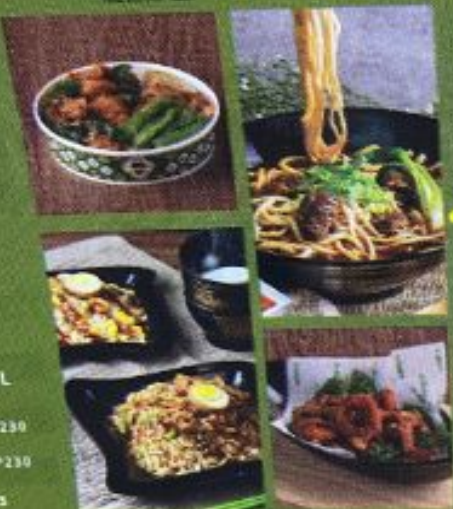

Chao Fan 炒飯

- C13 PORK CHAOFAN..... P190
- C14 BEEF CHAOFAN..... P230
- C15 SHRIMP CHAOFAN..... P230

Side Dish 小菜

- E1 RADISH CAKE..... P130
- E2 ADOBO EGG..... P110
- E3 VEGETABLES..... P130
- E4 THAI CHICKEN..... P220
- E5 CHILI SQUID & NUTS..... P220
- E6 SAVOURY SEAFOOD PANCAKE..... P220

New Dish 新品

- F1 PAUCAI..... P70
- F2 EDAMAME..... P95
- F3 PORK EAR..... P125
- F4 ASADO SIOPAO..... P88
- F5 PORK SIOMAI W/ TOBIKO..... P185
- F6 PURPLE RICE PEARL SIOMAI..... P185
- F7 TAMAGO EGG DUMPLINGS..... P198
- F8 SAUSAGE DUO..... P295
- F9/F10 SHRIMP / SQUID CROQUETTE BENDONG..... P220
- F11 SHRIMP ROLLS..... P165
- F12 SEAFOOD CHEESE BALL..... P195
- F13 SALTED EGG YOLK BUN..... P125
- F14 BLACK SESAME BUN..... P125
- F15 TARO ROLLS..... P145
- F16 GRASS JELLY W/ WINTERMELON CREAM..... P70

! 旧的价目
目前已涨价